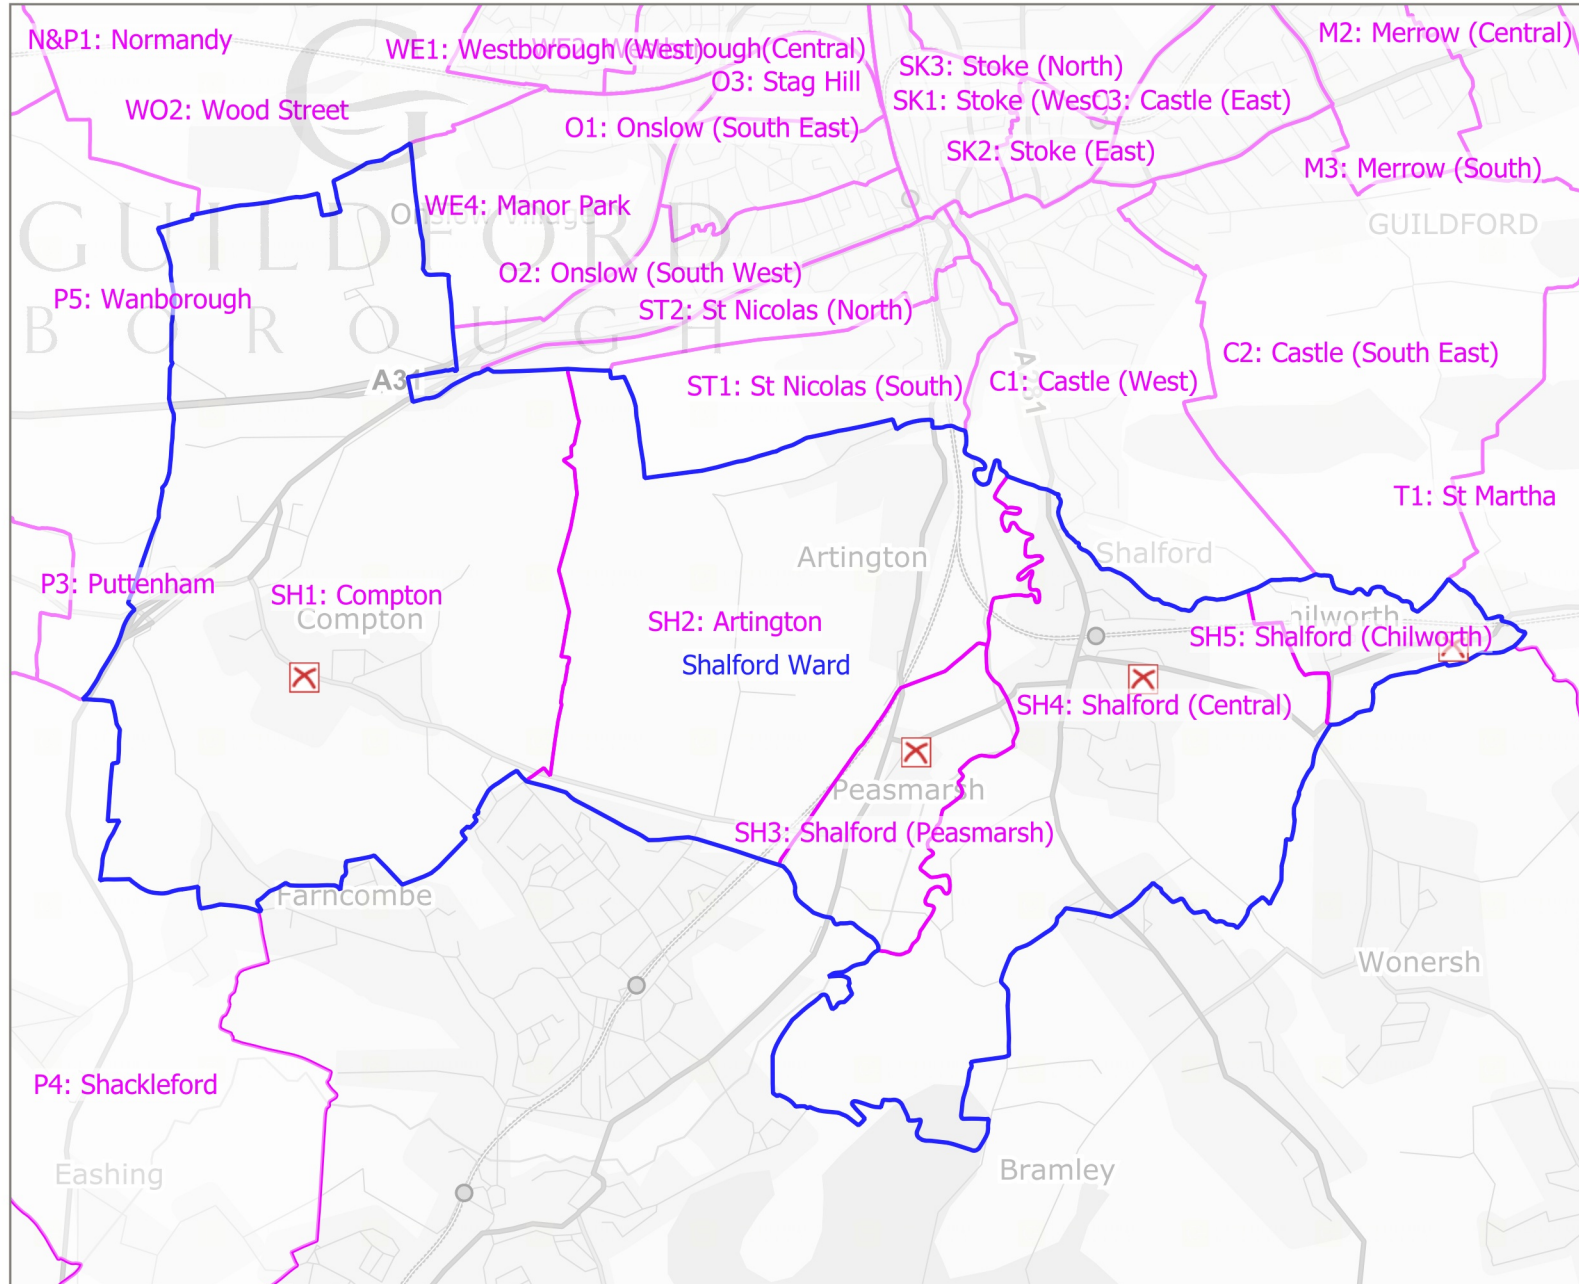

### Ward and Polling District Boundaries - Shalford Ward

#### Legend

- Ward Boundary
- Polling District
- X Polling Station